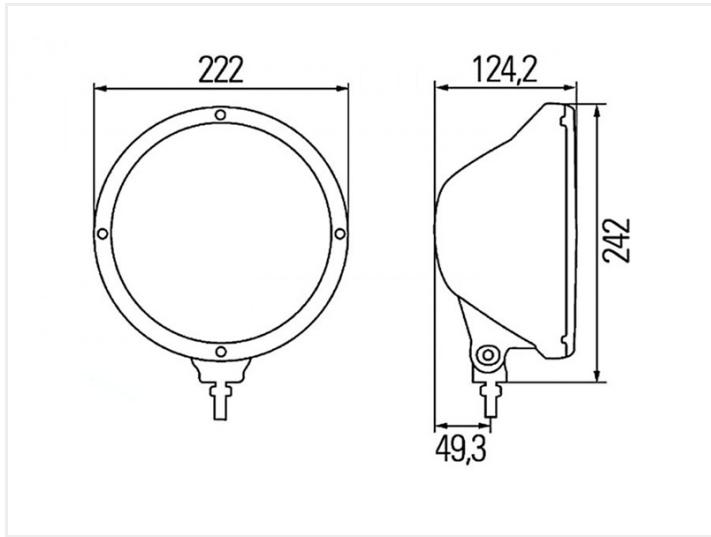

Hella parking light insert
Performance kit - H1

Produkt billeder

Hella parkeringslys indsats
Performance kit - H1